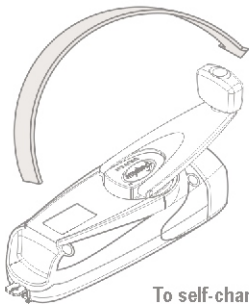

ECO-CHARGE™ flashlight

www.freeplayenergy.com

To self-charge, fold handle out fully

Wind handle clockwise or anticlockwise, illuminating the green LED

The Freeplay Sherpa LED Eco-Charge Flashlight, designed for absolute reliability, offers the choice of 2 brightness settings providing excellent brightness and shine time with the peace of mind of never needing to ever replace batteries or bulbs.

With the Freeplay Sherpa LED you've got light anytime, anywhere.

English

Controls

1. USB input socket
2. 3 way switch
3. Lens enclosure
4. Optimum charge level indicator
5. Winder handle

Switch Controls

- Normal Beam
- Off
- High Beam