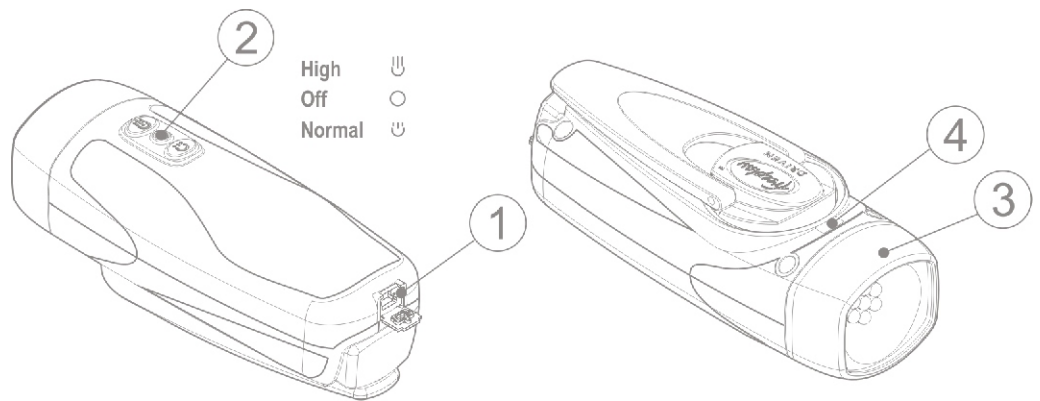

ECO-CHARGE™ flashlight

www.freeplayenergy.com

To self-charge, fold handle out fully

Wind handle clockwise or anticlockwise, illuminating the green LED

The Freeplay Sherpa LED Eco-Charge Flashlight, designed for absolute reliability, offers the choice of 2 brightness settings providing excellent brightness and shine time with the peace of mind of never needing to ever replace batteries or bulbs.

With the Freeplay Sherpa LED you've got light anytime, anywhere.

English

Controls

1. USB input socket
2. 3 way switch
3. Lens enclosure
4. Optimum charge level indicator
5. Winder handle

Switch Controls

- Normal Beam
- Off
- High Beam

- High
- Off
- Normal

Congratulations on purchasing the Freeplay Eco-Charge Sherpa LED

Please read these operating instructions carefully before using your flashlight and retain them for easy reference. Record the serial number, to be quoted when dealing with Freeplay or a recognised Freeplay distributor regarding this product.

Serial number: _____

illumination after charging the flashlight. The low intensity setting provides greatly increased shine time and delivers extended illumination performance in self-charge mode should the battery become discharged. The LED's have a useful life of up to 100 000